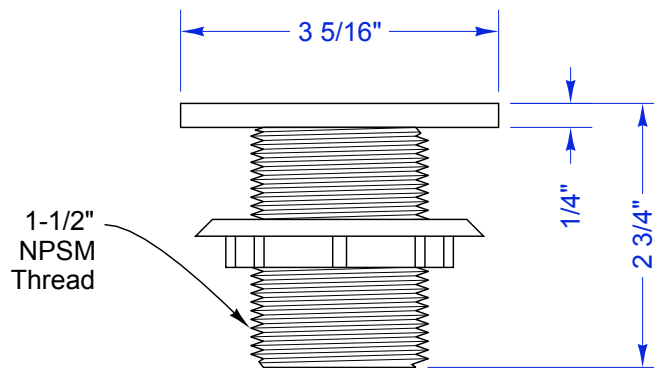

SO3

Sink Outlet

Color: Forest Green Steel Blue Tan

Manufacturer: Durcon

Material: Epoxy Resin

SECTION