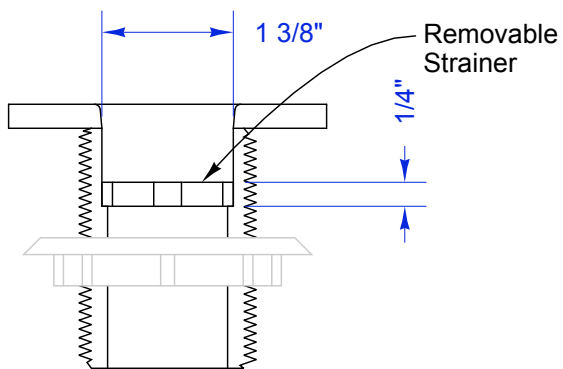

SO3

Sink Outlet

Color: Forest Green Steel Blue Tan

Manufacturer: Durcon

Material: Epoxy Resin

SECTION