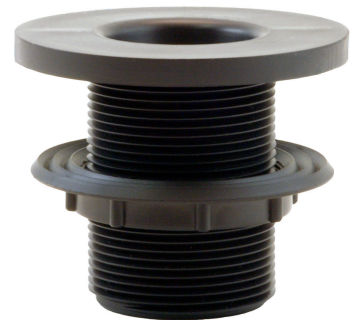

SO3-R

Sink Outlet

Color: Black Onyx Alpine White Gray

Manufacturer: Durcon

Material: Polypropylene

Removable Strainer

SECTION