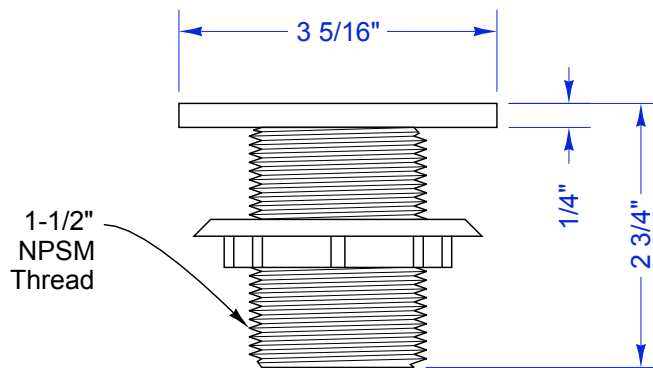

SO3-R

Sink Outlet

Color: Black Onyx Alpine White Gray

Manufacturer: Durcon

Material: Polypropylene

Removable Strainer

SECTION