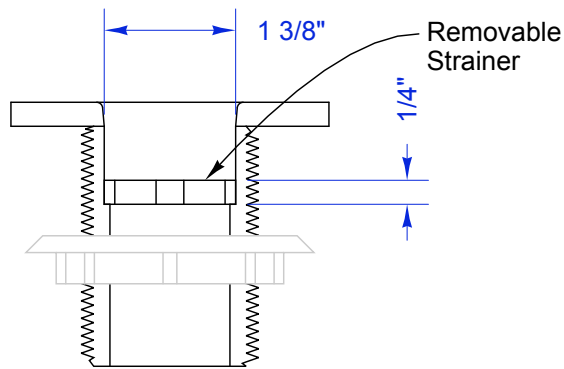

SO3-R

Sink Outlet

Color: Black Onyx Alpine White Gray

Manufacturer: Durcon

Material: Polypropylene

Removable Strainer

SECTION