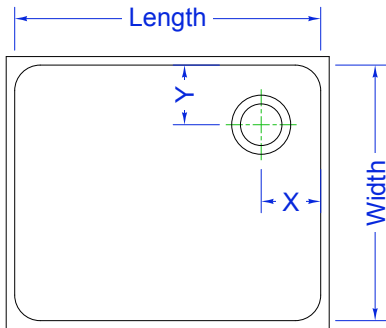

EPOXY RESIN UNDERMOUNT SINKS

Available Sizes - cont.

Model No.	Dimensions (in.)					Drain	Wt. (lbs.)	Price ($)
	Inside Bowl			Outlet Location				
	Length	Width	Depth	X	Y			
U64	31	21	12	15-1/2	10-1/2	Center	97	381.81
U65C	35-1/2	19-1/2	10	17-3/4	9-3/4	Center	102	539.58
U66C	35-3/4	19-3/4	12	17-3/4	9-3/4	Center	112	931.91
U67	36	20	16	18	10	Center	126	960.04
U71C	43	15	11	21-1/2	7-1/2	Center	110	1,276.61
U72C	43-1/4	15-1/4	16	21-5/8	7-5/8	Center	181	1,409.14
U73	38	21	19-1/8	4	4	Corner	152	1,130.60
U75C	42	20	10	21	10	Center	130	1,418.05
U77	42-1/2	20-1/8	16	21-1/4	10-1/8	Center	214	1,297.52
U81E	48-3/4	24-1/2	5-1/2	4	12-1/4	End	177	1,219.80

An SO3-R outlet is included with each sink.

Prices are for Black Onyx sinks.

For other colors - Add:

- Alpine White: +30%
- Gray: +10%
- Forest Green: +15%
- Steel Blue: +15%
- Tan: +15%