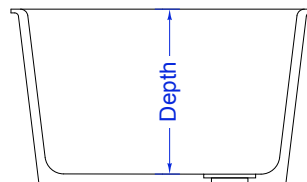

EPOXY RESIN DROP-IN SINKS

Available Sizes

Model No.	Dimensions (in.)					Drain	Wt. (lbs.)	Price ($)
	Inside Bowl			Outlet Location				
	Length	Width	Depth	X	Y			
D01C	9	6	6	4-1/2	3	Center	13	112.44
D03C	12	8	6	6	4	Center	20	113.11
A05	14	10	5	3-1/2	3-1/2	Corner	22	117.66
D05	14	10	6	3-1/2	3-1/2	Corner	26	117.66
D05C	14	10	6	7	5	Center	26	117.66
D10	16	8	7	3-1/2	4	End	28	122.25
D10C	16	8	7	8	4	Center	28	122.25
D15	16	12	8	3-1/2	3-1/2	Corner	36	138.39
D15C	16	12	8	8	6	Center	36	138.39
D19	16	16	9-1/2	3-1/2	3-1/2	Corner	46	147.62
D20	16	16	7-1/2	4-1/4	4-1/4	Corner	39	145.06
D22C	18	6-1/2	6	9	3-1/4	Center	32	122.25
D24C	18	14	10-1/2	9	7	Center	49	150.58
A25	18	15	5	3-1/2	3-1/2	Corner	37	149.92
D25	18	15	8	3-1/2	3-1/2	Corner	43	149.92
D30	18	15	11	4-1/2	4-1/2	Corner	52	175.23
D30C	18	15	11	9	7-1/2	Center	52	175.23
D32	18	15	15-3/4	5	5	Corner	60	242.16
D33E	21	17	10	4-1/2	8-1/2	End	61	221.29
D45	21-1/2	15-1/2	11	3-1/2	3-1/2	Corner	66	194.69
D50C	24	16	8	12	8	Center	60	175.23
D52	24	18	11	3-1/2	3-1/2	Corner	74	230.00
A55	25	15	5	3-1/2	3-1/2	Corner	49	186.73
D55	25	15	10	3-1/2	3-1/2	Corner	63	186.73
D59	28	15	12	10	7-1/2	End	74	268.53
D61	30	16	18	5-3/4	8	End	96	507.32
D68	30	16	10	4 3/4	8	End	72	303.15

ADA Compliant

An SO3-R outlet is included with each sink.

Prices are for Black Onyx sinks.

For other colors - Add:

- Alpine White: +30%
- Gray: +10%
- Forest Green: +15%
- Steel Blue: +15%
- Tan: +15%