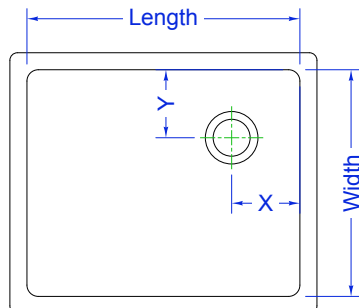

EPOXY RESIN DROP-IN SINKS

Available Sizes

Model No.	Dimensions (in.)					Drain	Wt. (lbs.)	Price ($)
	Inside Bowl			Outlet Location				
	Length	Width	Depth	X	Y			
D01C	9	6	6	4-1/2	3	Center	13	112.44
D03C	12	8	6	6	4	Center	20	113.11
A05	14	10	5	3-1/2	3-1/2	Corner	22	117.66
D05	14	10	6	3-1/2	3-1/2	Corner	26	117.66
D05C	14	10	6	7	5	Center	26	117.66
D10	16	8	7	3-1/2	4	End	28	122.25
D10C	16	8	7	8	4	Center	28	122.25
D15	16	12	8	3-1/2	3-1/2	Corner	36	138.39
D15C	16	12	8	8	6	Center	36	138.39
D19	16	16	9-1/2	3-1/2	3-1/2	Corner	46	147.62
D20	16	16	7-1/2	4-1/4	4-1/4	Corner	39	145.06
D22C	18	6-1/2	6	9	3-1/4	Center	32	122.25
D24C	18	14	10-1/2	9	7	Center	49	150.58
A25	18	15	5	3-1/2	3-1/2	Corner	37	149.92
D25	18	15	8	3-1/2	3-1/2	Corner	43	149.92
D30	18	15	11	4-1/2	4-1/2	Corner	52	175.23
D30C	18	15	11	9	7-1/2	Center	52	175.23
D32	18	15	15-3/4	5	5	Corner	60	242.16
D33E	21	17	10	4-1/2	8-1/2	End	61	221.29
D45	21-1/2	15-1/2	11	3-1/2	3-1/2	Corner	66	194.69
D50C	24	16	8	12	8	Center	60	175.23
D52	24	18	11	3-1/2	3-1/2	Corner	74	230.00
A55	25	15	5	3-1/2	3-1/2	Corner	49	186.73
D55	25	15	10	3-1/2	3-1/2	Corner	63	186.73
D59	28	15	12	10	7-1/2	End	74	268.53
D61	30	16	18	5-3/4	8	End	96	507.32
D68	30	16	10	4 3/4	8	End	72	303.15

ADA Compliant

An SO3-R outlet is included with each sink.

Prices are for Black Onyx sinks.

For other colors - Add:

- Alpine White: +30%
- Gray: +10%
- Forest Green: +15%
- Steel Blue: +15%
- Tan: +15%